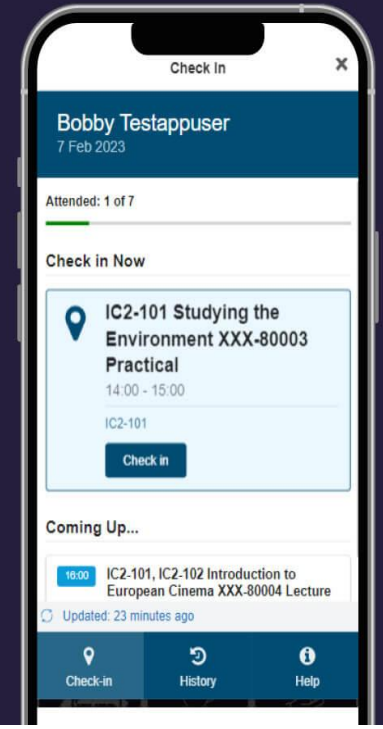

[Peer Support Schemes](#)

Keele App

Get involved
with what's
going on

Discover
your Keele

Check
your timetable

Top tips
and *key* services

Check-in to
your taught
sessions

Thank you