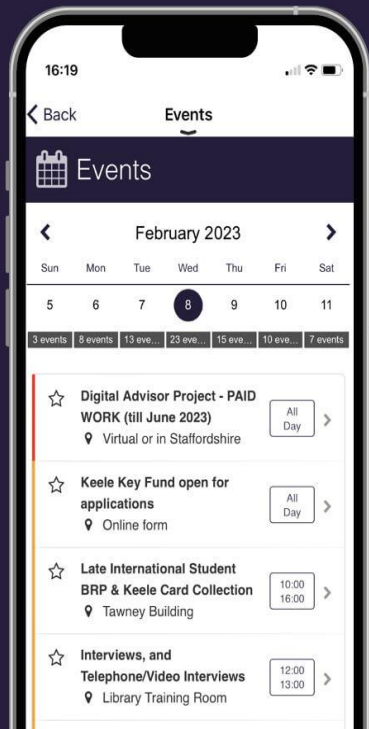

Useful links

[Student Services](#)

[Student Experience & Support Team \(SESOs\)](#)

Keele Campus

Useful links

[Campus Guides](#)

[Virtual tour of campus](#)

[KU Students Union](#)

Theatres: [Regent Theatre](#), [Victoria Hall](#), [New Vic Theatre](#)

Getting Involved on Campus

- Welcome to Keele – induction activities
- Keele App
- Clubs & societies- over 150 to join
- Student Union Events – open to students and public events
- Student Ambassador
- Volunteering
- Keele Peer Support Schemes
- Arts Keele – music, literature, public lectures
- Sports Centre
- Keele Observatory

Useful links

[Welcome Week](#)
[Keele App - Keele University](#)

[Clubs and societies](#)

[Volunteering \(keelesu.com\)](#)

[Events and Tickets](#)

[Local & Commuter Students](#)
[Facebook](#)

[Sports & Active Lifestyles](#)

[Peer Support Schemes](#)

Keele App

Get involved
with what's
going on

Discover
your Keele

Check
your timetable

Top tips
and *key* services

Check-in to
your taught
sessions

Thank you